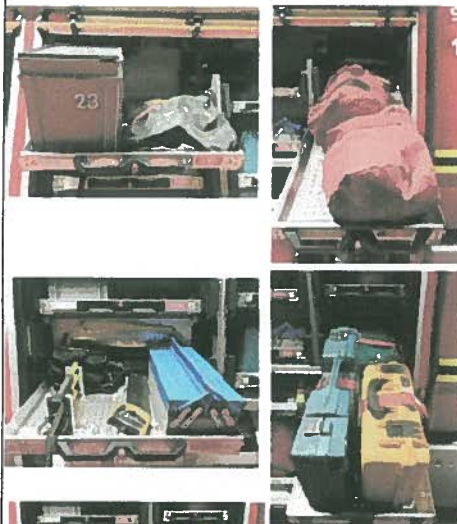

VOLVO PUMP RESCUE LADDER (2) – Post 2016

OFFSIDE FRONT LOCKER

Vehicle Air Lines

Tilt/Slide Tray

Safe & Well Kit
Hose inflation kit

Tilt/Slide Tray

Working at Height equipment

Tilt/Slide Tray

Toolbox
Axes with pouch x 3
Bow saw & spare blade
GP saw & spare blade
Floorboard saw & spare blade

Tilt/Slide Tray

Survey meter
Makita saw
Water Filter

Slide Tray

Cleveland Coil tray (3 x 64mm hose, 1 x 54mm hose, Akron 4820)

Slide Tray

PPV Fan, mat and cover
Light Portable Pump

OFFSIDE MIDDLE LOCKER

Fixed Shelf

Hose Reel tubing and branch
Hose Reel aspirator
Modesty packs

Tilt/Slide Tray

Broom Heads x 2
Shovel heads x 2
Fork head
Jafco handles x 2
Drag rake head
Grass beaters x 4
Squeegee heads x 2
Jafco poles x 4

Bottom Fixed Shelf

Hose ramps x 2
Eco tripod
Accident/hose ramp sign