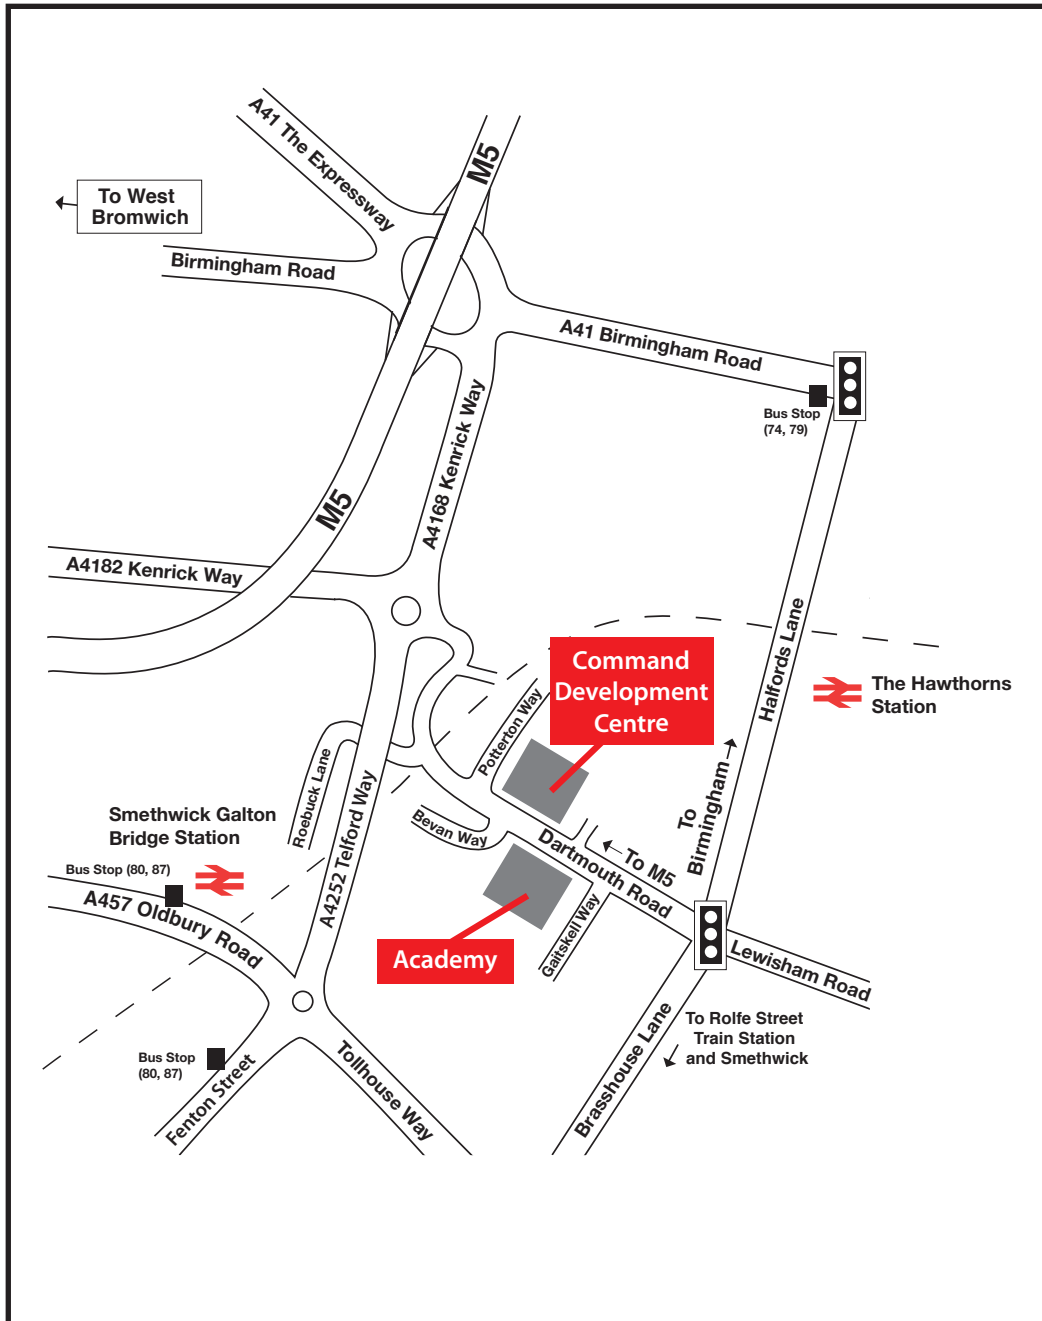

Academy and Command Development Centre

Academy

Dartmouth Road
Smethwick
Warley
West Midlands
B66 1BG

Tel: 0121 380 6620

Email: academy.enquiries@wmfs.net

(Access to practical training yard via
Gaitskell Way).

Command Development Centre

Potterton Way
Smethwick
West Midlands
B66 1AL

Tel: 0121 380 7417

By Car (from the M5 Motorway):

Leave M5 at Junction 1 onto the island, and take A4168 Kendrick Way;

At the next island take the 1st exit onto Dartmouth Road;

The Academy is situated on your right hand side, (entrance off Dartmouth Road) car parking facilities are at the front just beyond the main building. The Command Development Centre is opposite the Academy.