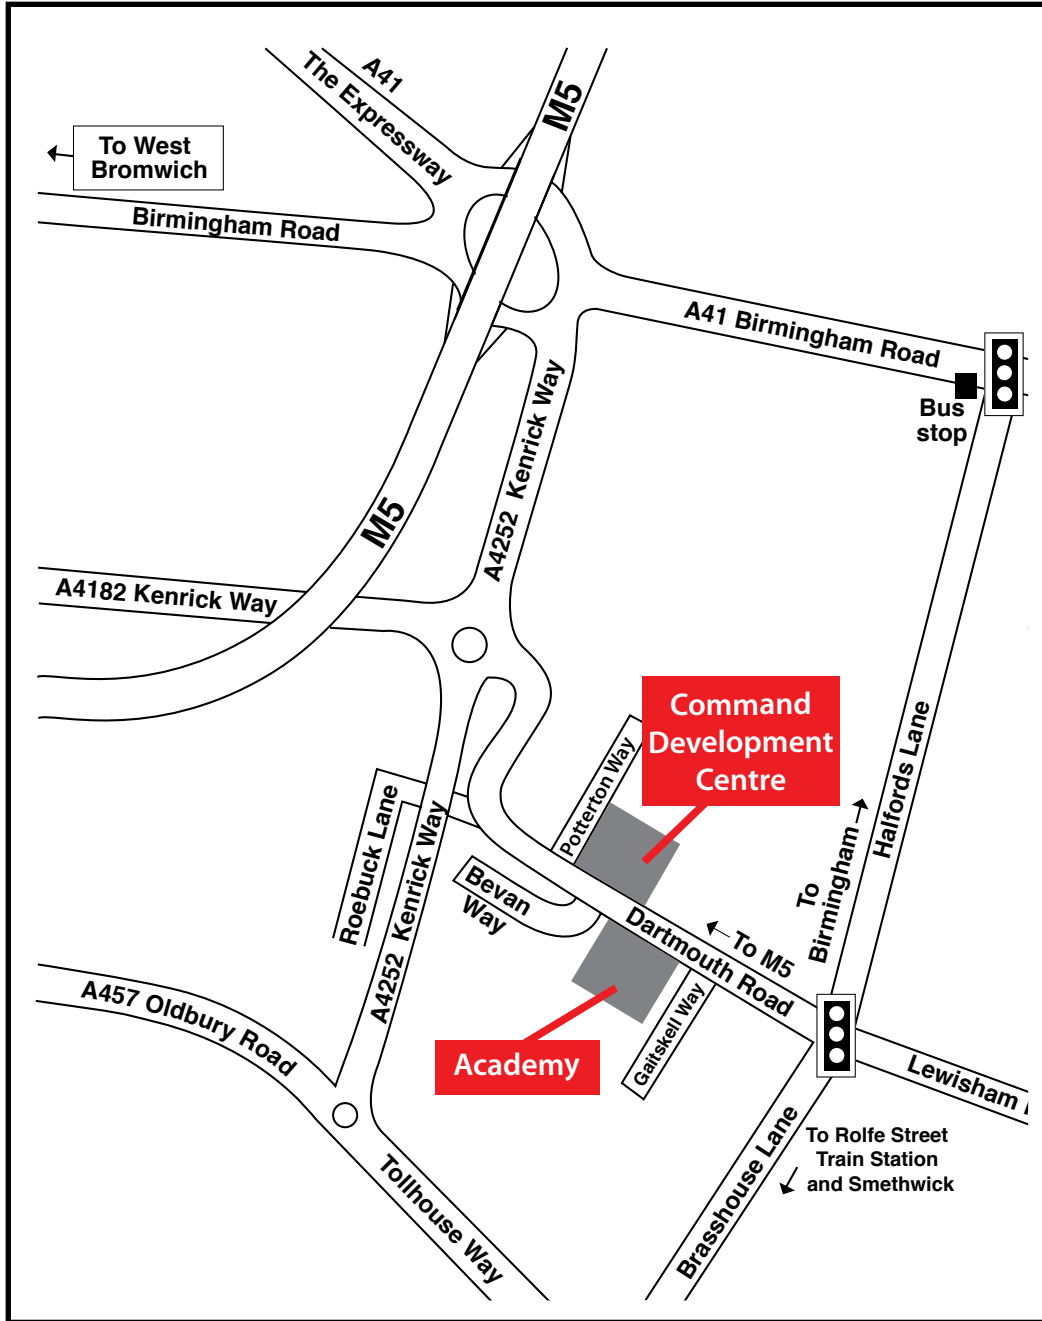

# Academy and Command Development Centre

### By Car (from the M5 Motorway):

Leave M5 at Junction 1 onto the island, and take 2nd exit onto A4252 Kendrick Way;

At the next island take the 1st exit onto Dartmouth Road;

The Academy is situated on your right hand side, (entrance off Dartmouth Road) car parking facilities are at the front just beyond the main building. The Command Development Centre is opposite the Academy.