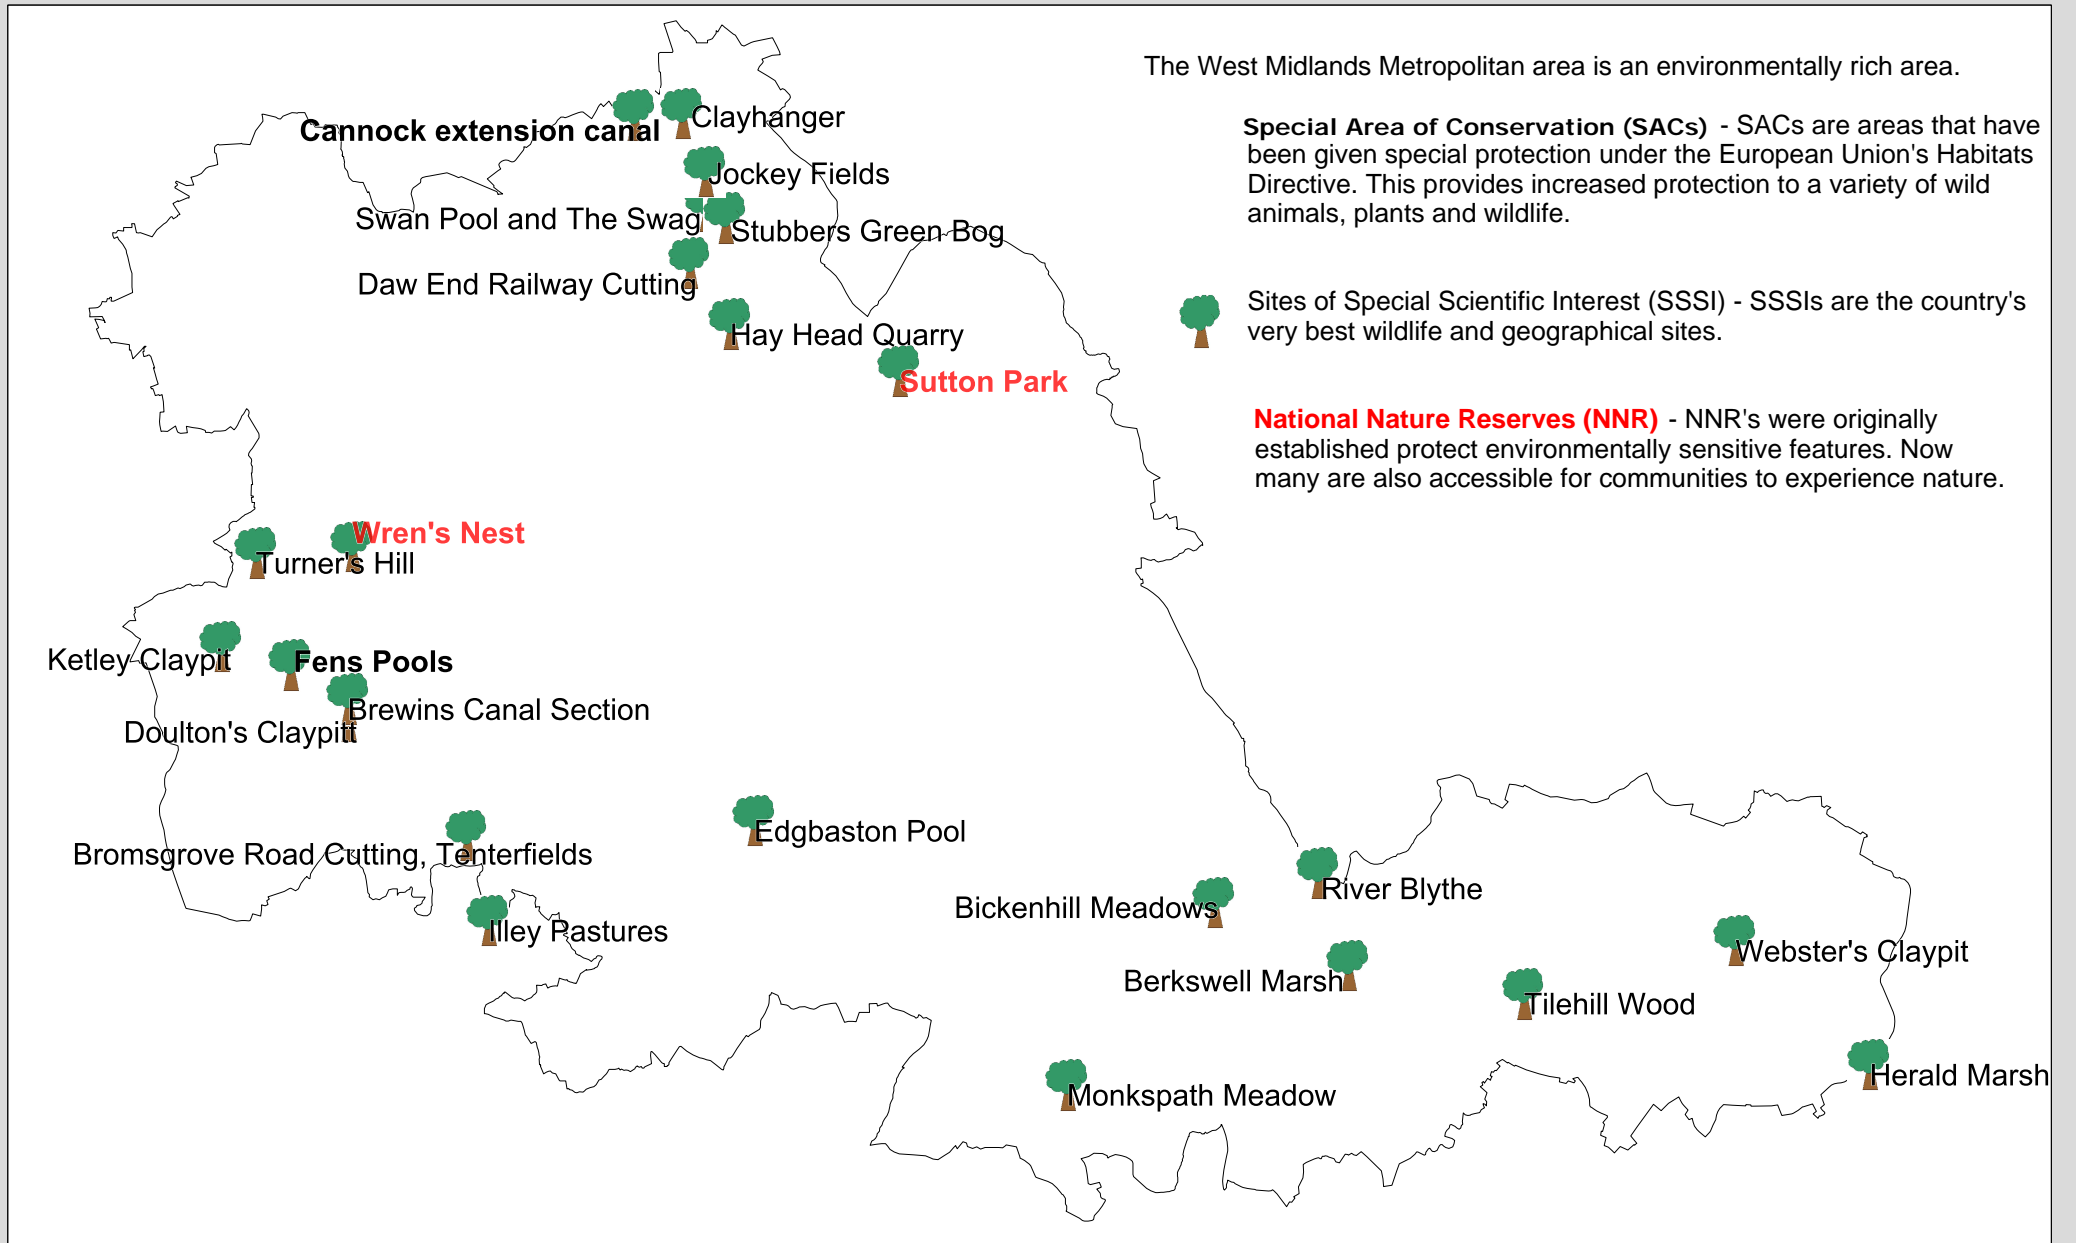

The West Midlands Metropolitan area is an environmentally rich area.

**Special Area of Conservation (SACs)** - SACs are areas that have been given special protection under the European Union's Habitats Directive. This provides increased protection to a variety of wild animals, plants and wildlife.

**Sites of Special Scientific Interest (SSSI)** - SSSIs are the country's very best wildlife and geographical sites.

**National Nature Reserves (NNR)** - NNR's were originally established protect environmentally sensitive features. Now many are also accessible for communities to experience nature.

## Environmentally Valuable Sites