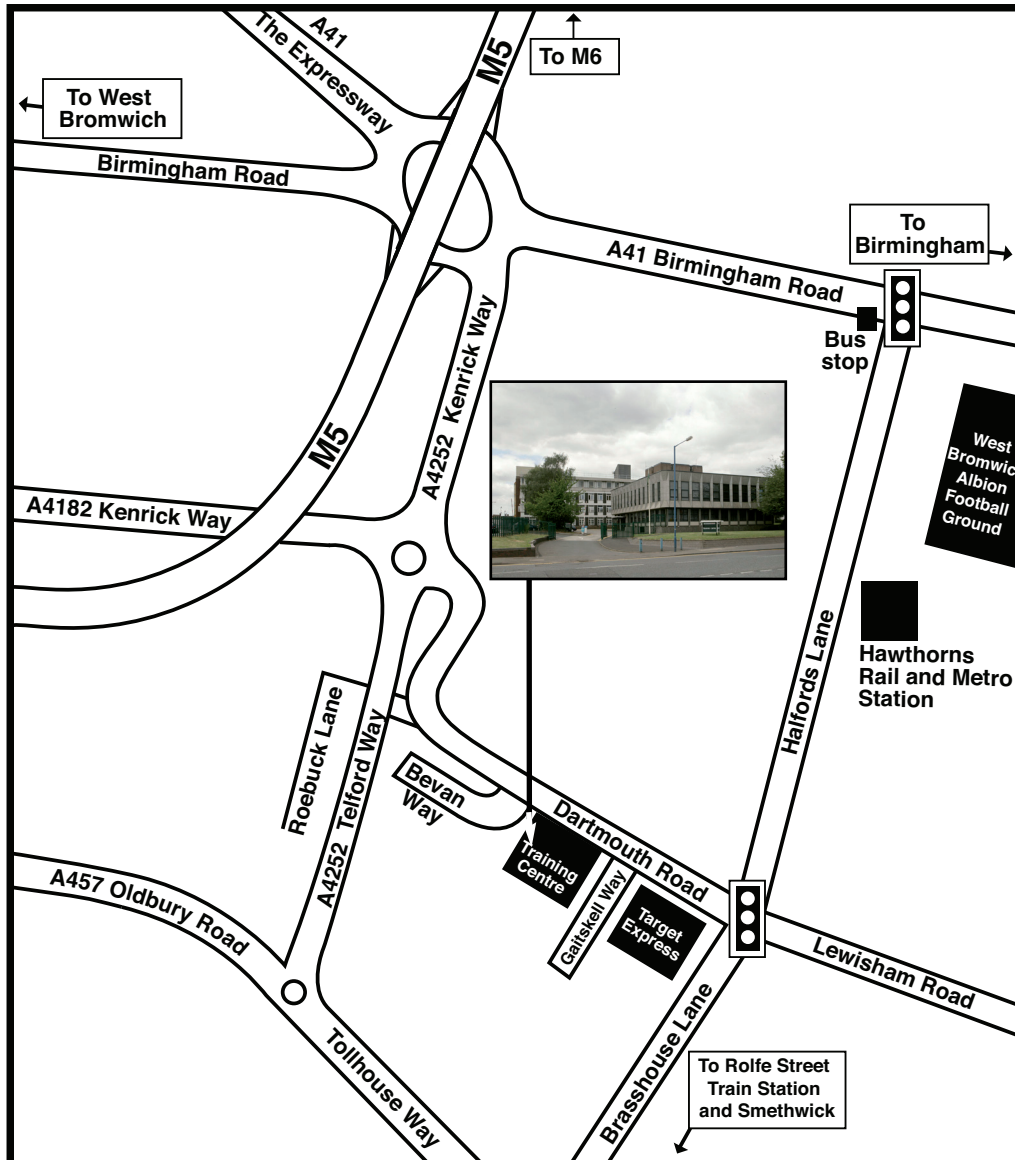

West Midlands Fire Service Training Centre

Dartmouth Road, Smethwick, Warley, West Midlands B66 1BG

By Car (from the M5 Motorway):

Leave M5 at junction 1 onto the island, and turn off down the A4252 Kendrick Way;
At the next island take the 1st exit onto Dartmouth Road;
Training Centre is situated on your right hand side, (entrance off Dartmouth Road)
car parking facilities are at the front just beyond the main building.

By Bus (from the Birmingham City Centre):

Numbers 74 and 79

By Rail (from the Birmingham City Centre):

From Birmingham New Street to Rolfe Street Station.

Connecting trains and trams are available to the Hawthorns Rail and Metro Station from Snow Hill Station, Birmingham.