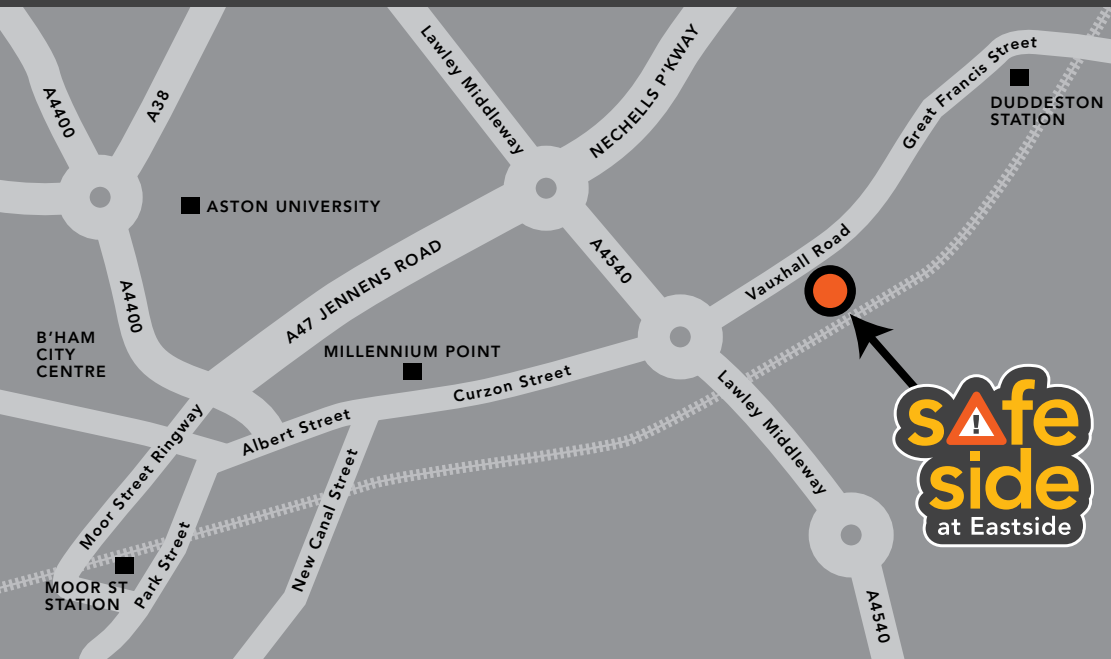

Where is Safeside?

Safeside is situated next to West Midlands Fire Service's new headquarters at Vauxhall Road, Nechells in Birmingham. It is approximately 1.5 miles from Spaghetti Junction and 600 metres from Duddeston rail station.

Safeside, West Midlands Fire Service, 101 Vauxhall Road, Birmingham B7 4HW

www.safeside.org.uk

WEST MIDLANDS FIRE SERVICE

A multi-agency community partnership initiative by West Midlands Fire Service

© West Midlands Fire Service Marketing 89•195

Safeside is a state-of-the-art, scenario-based, experiential learning safety complex that will provide an innovative, interactive, enjoyable learning experience that inspires people to think and act safely.