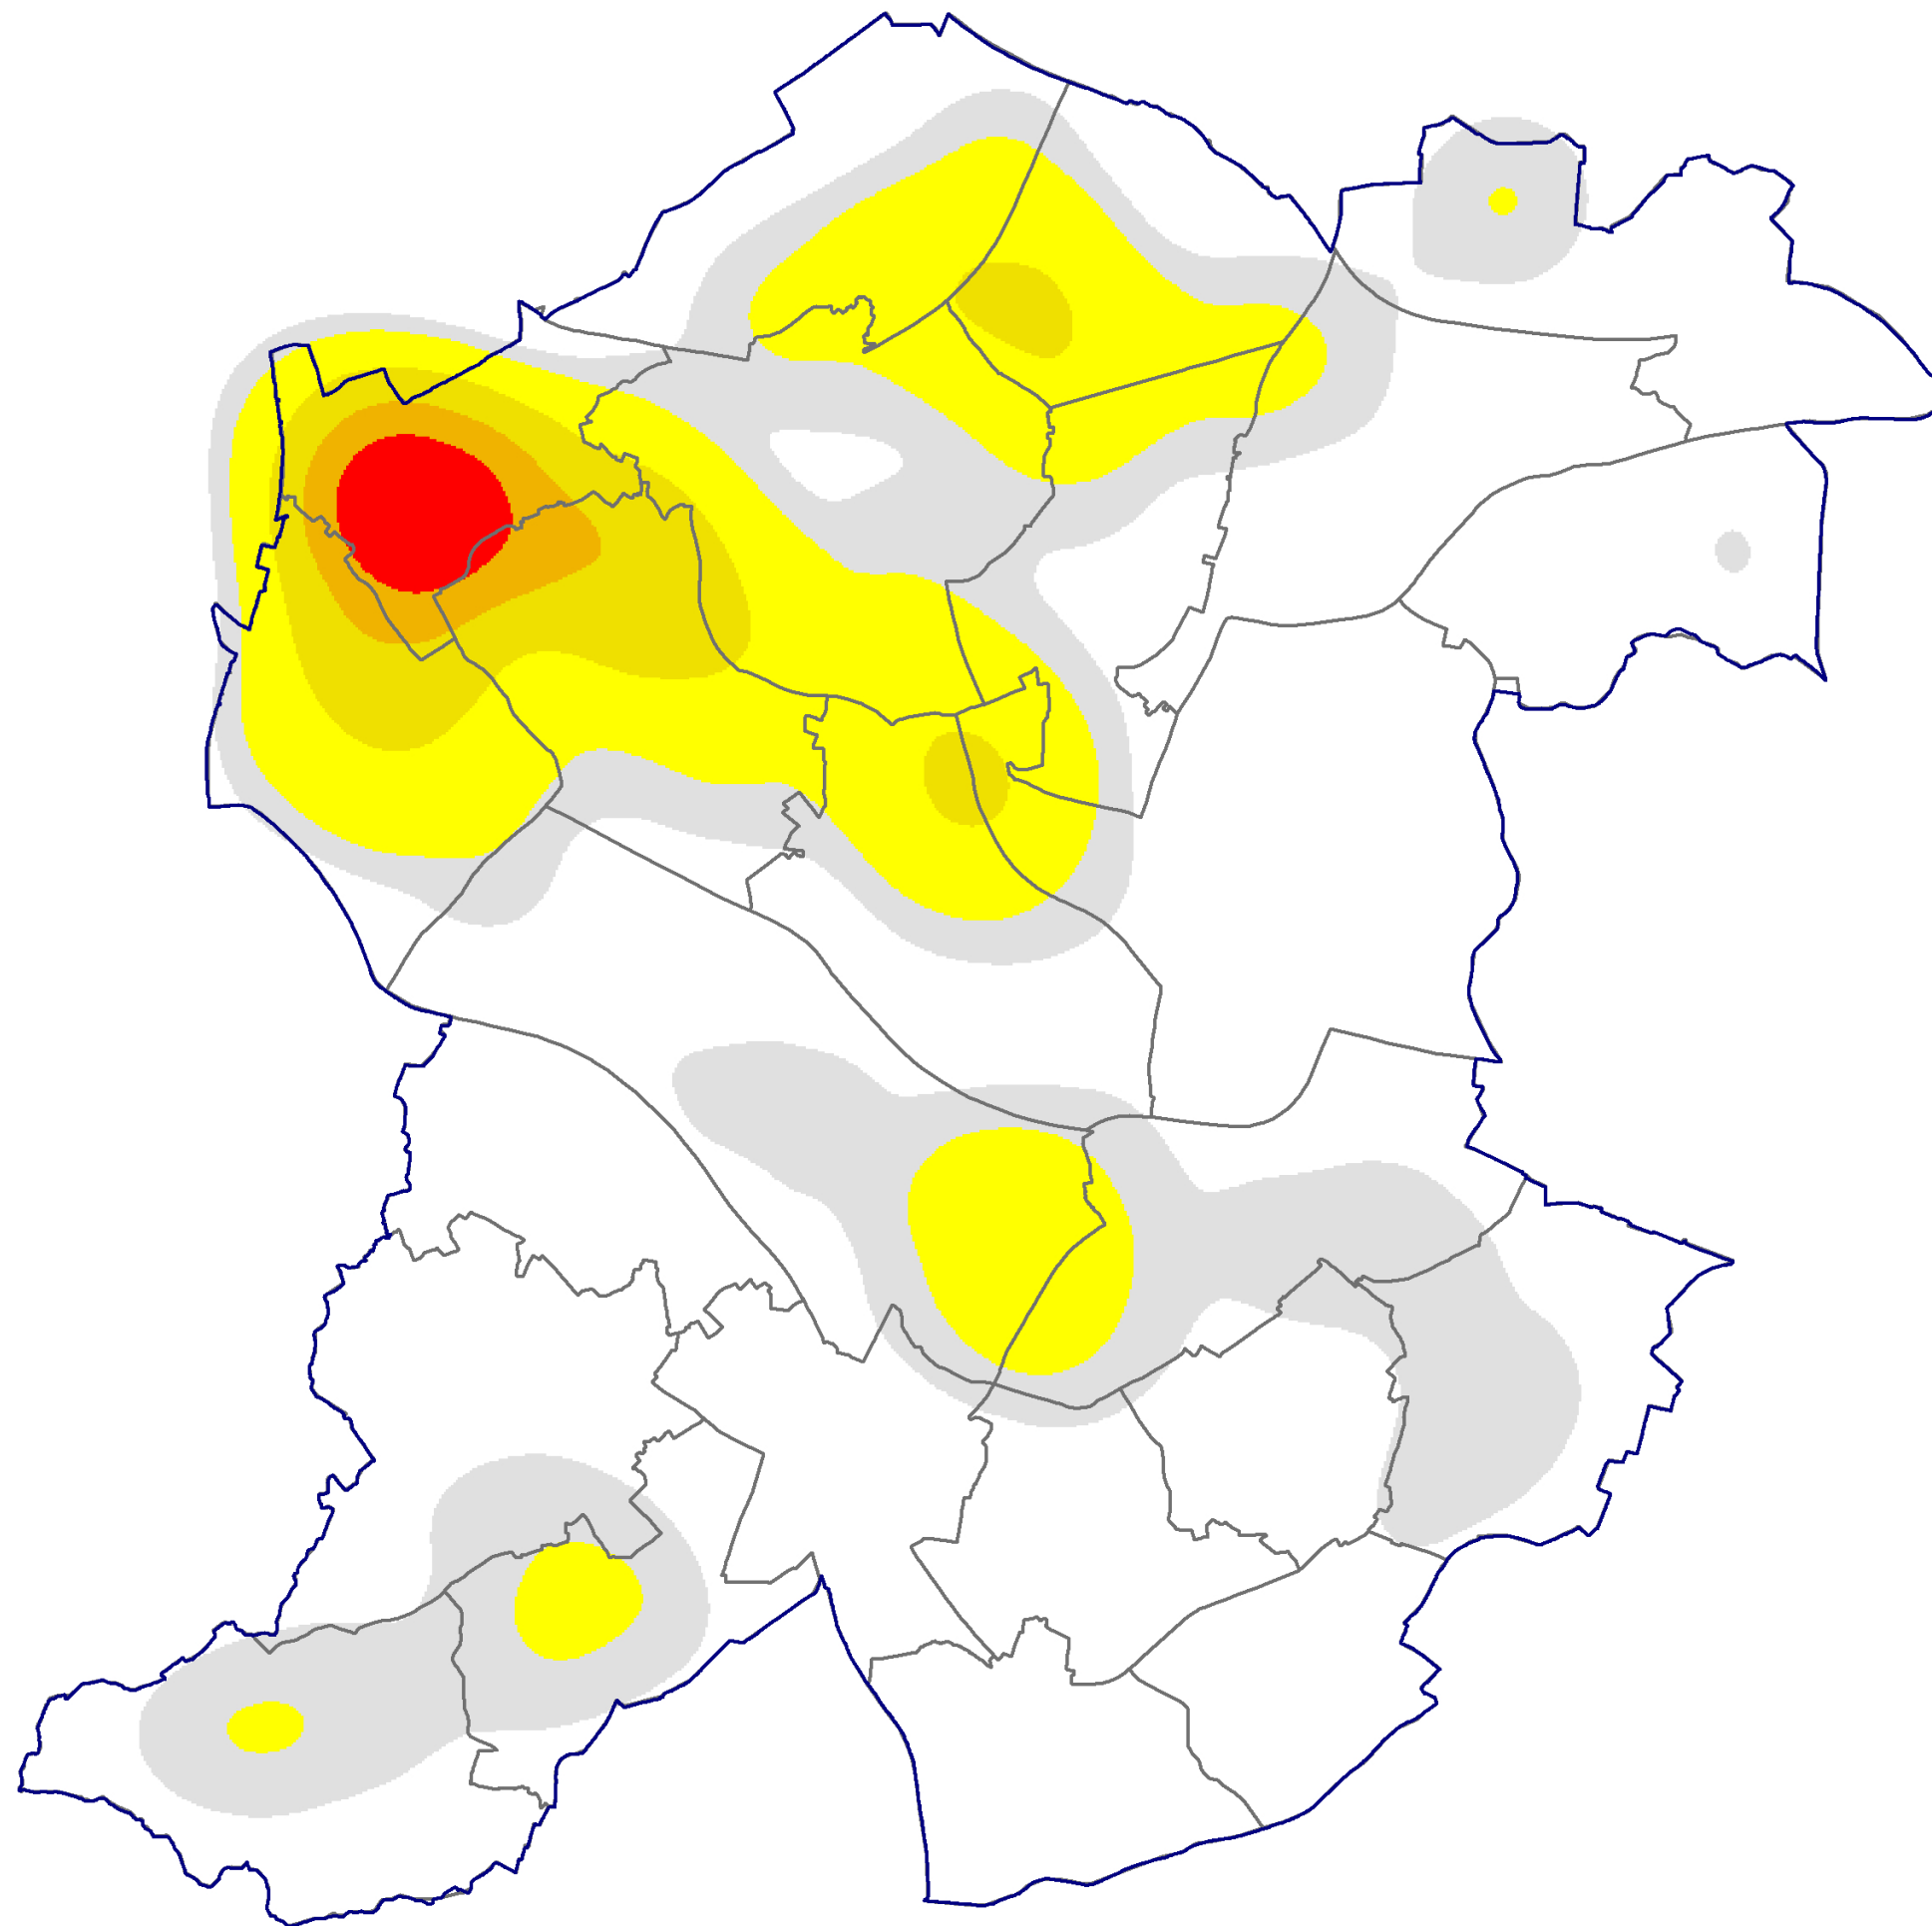

Arson Rubbish Fires in Sandwell (2007/08)

Arson Rubbish Fires
2007/08

-  High intensity
-  Medium intensity
-  Low intensity
-  Very low intensity