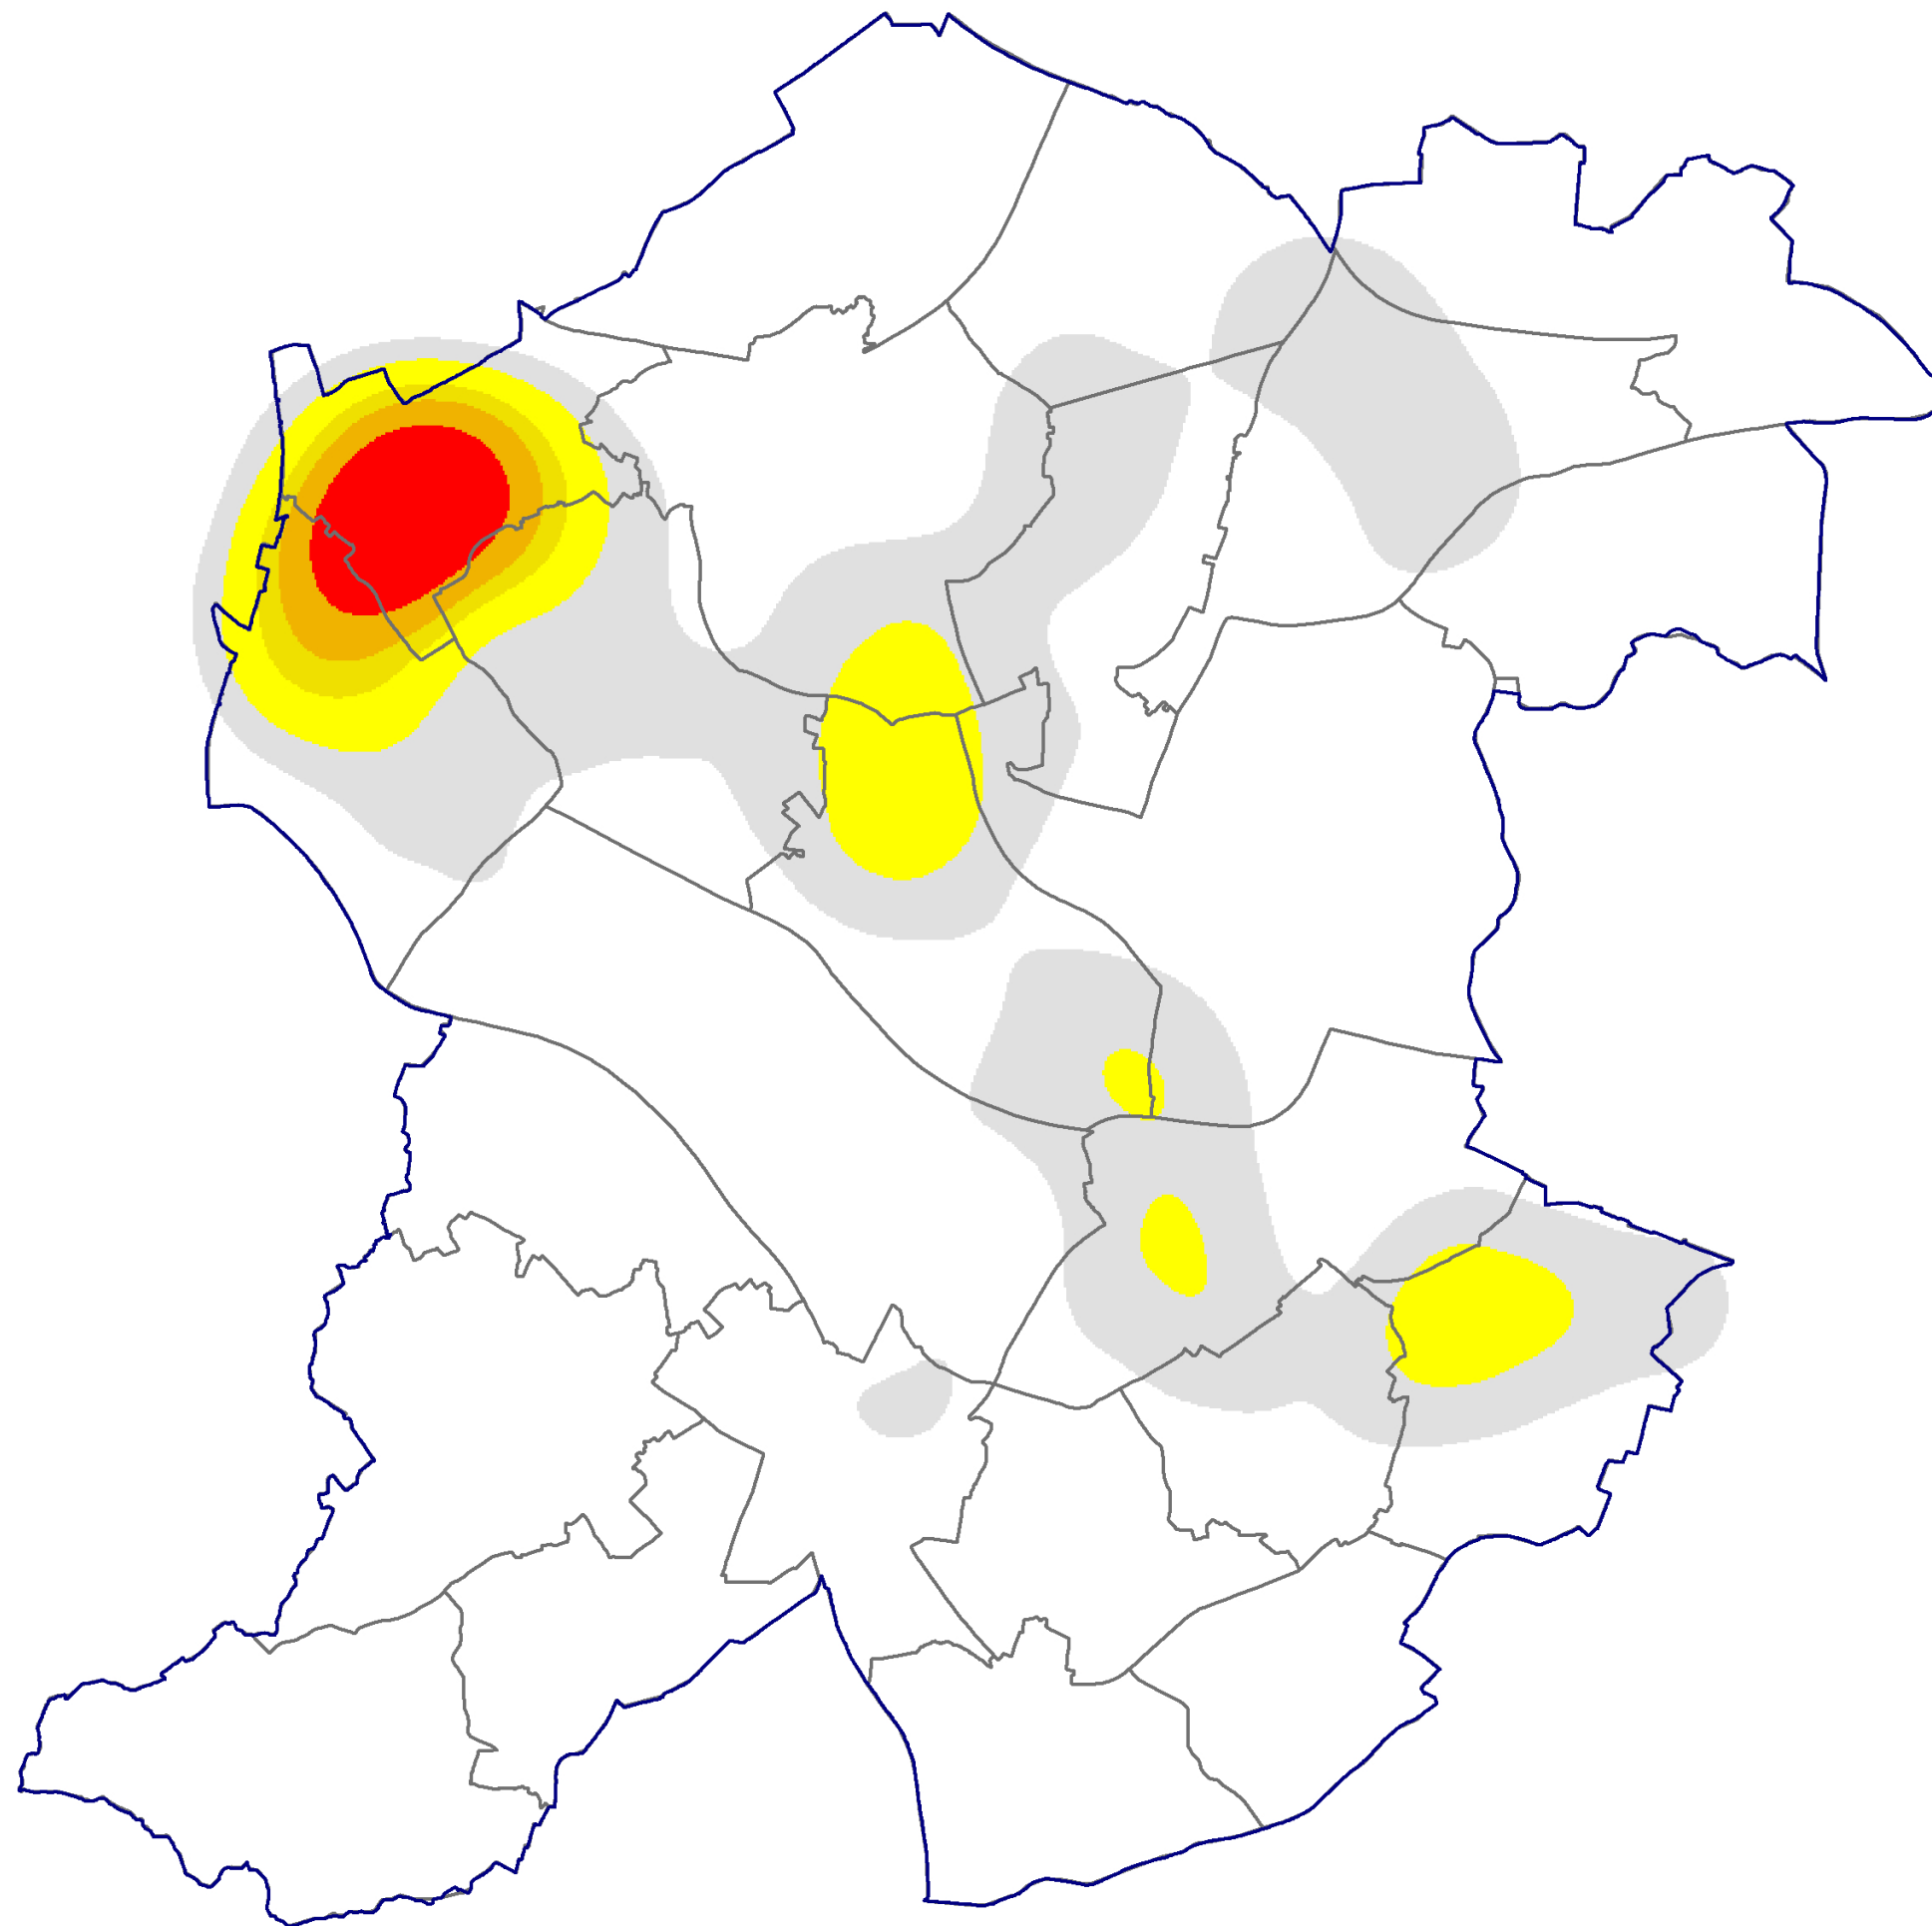

Arson Vehicle Fires in Sandwell (2007/08)

Arson Vehicle Fires
2007/08

-  High intensity
-  Low intensity