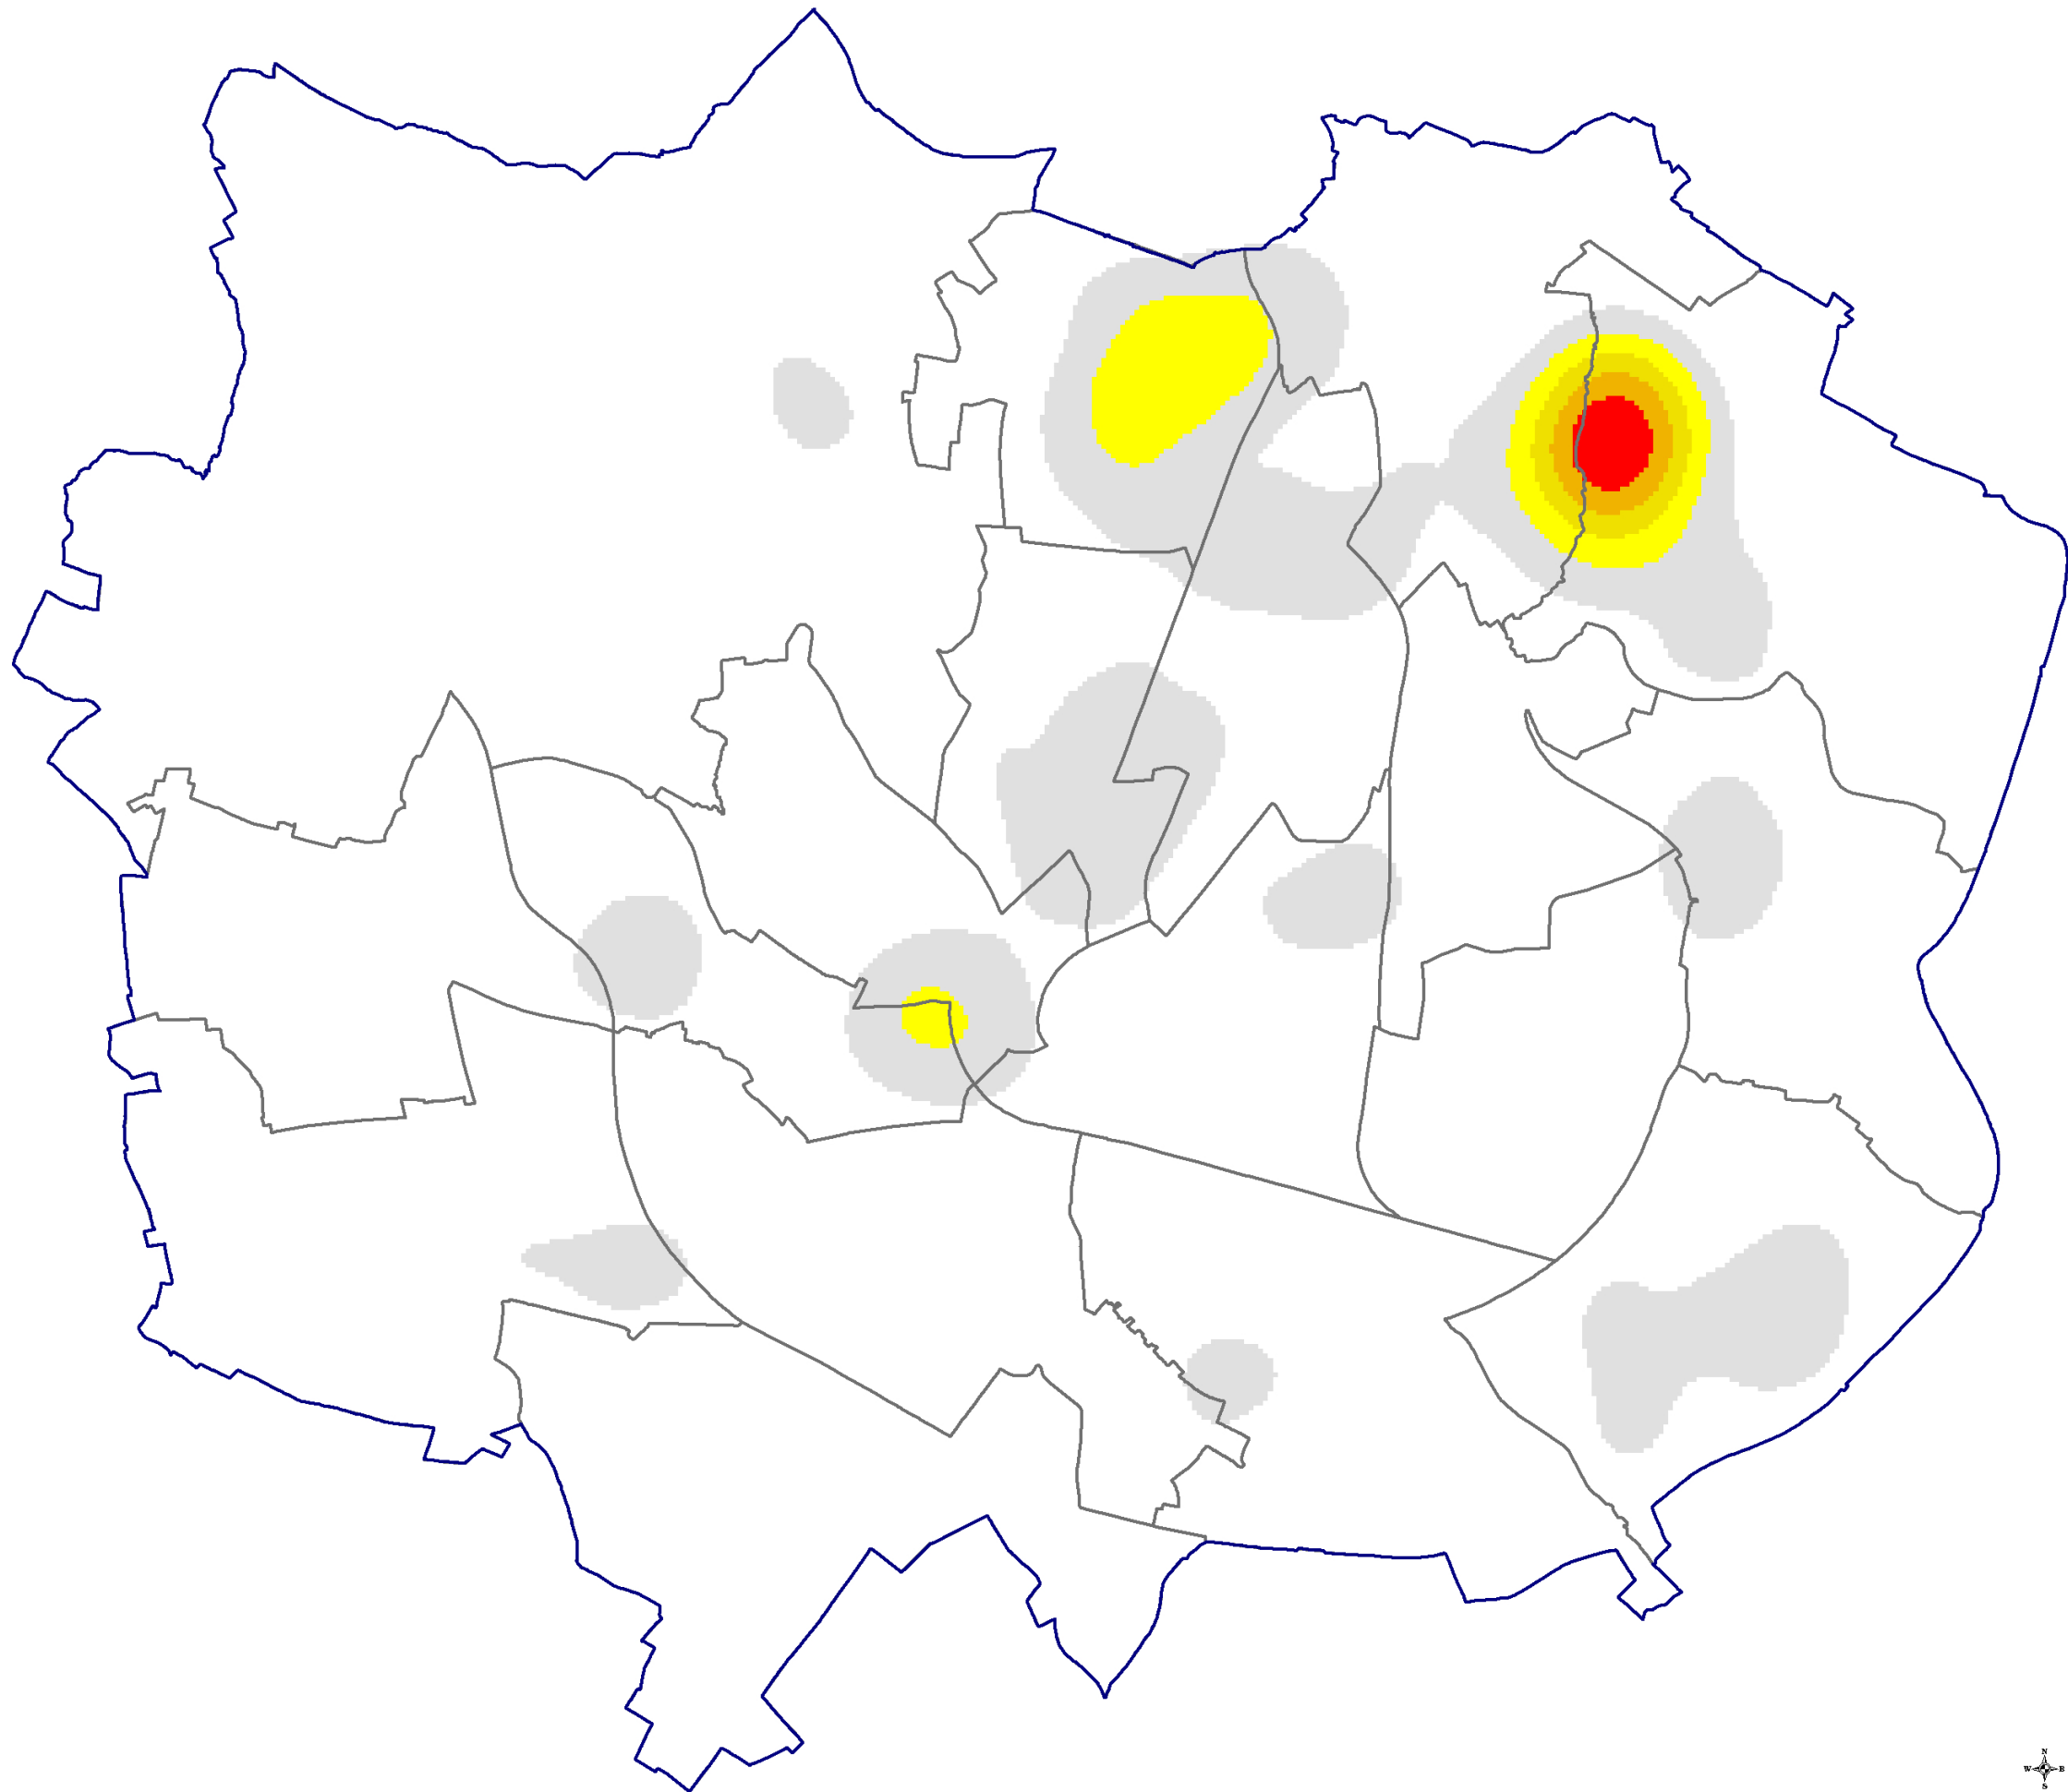

Arson Vehicle Fires in Coventry (2007/08)

Arson Vehicle Fires
2007/08

-  High intensity
-  Medium intensity
-  Low intensity