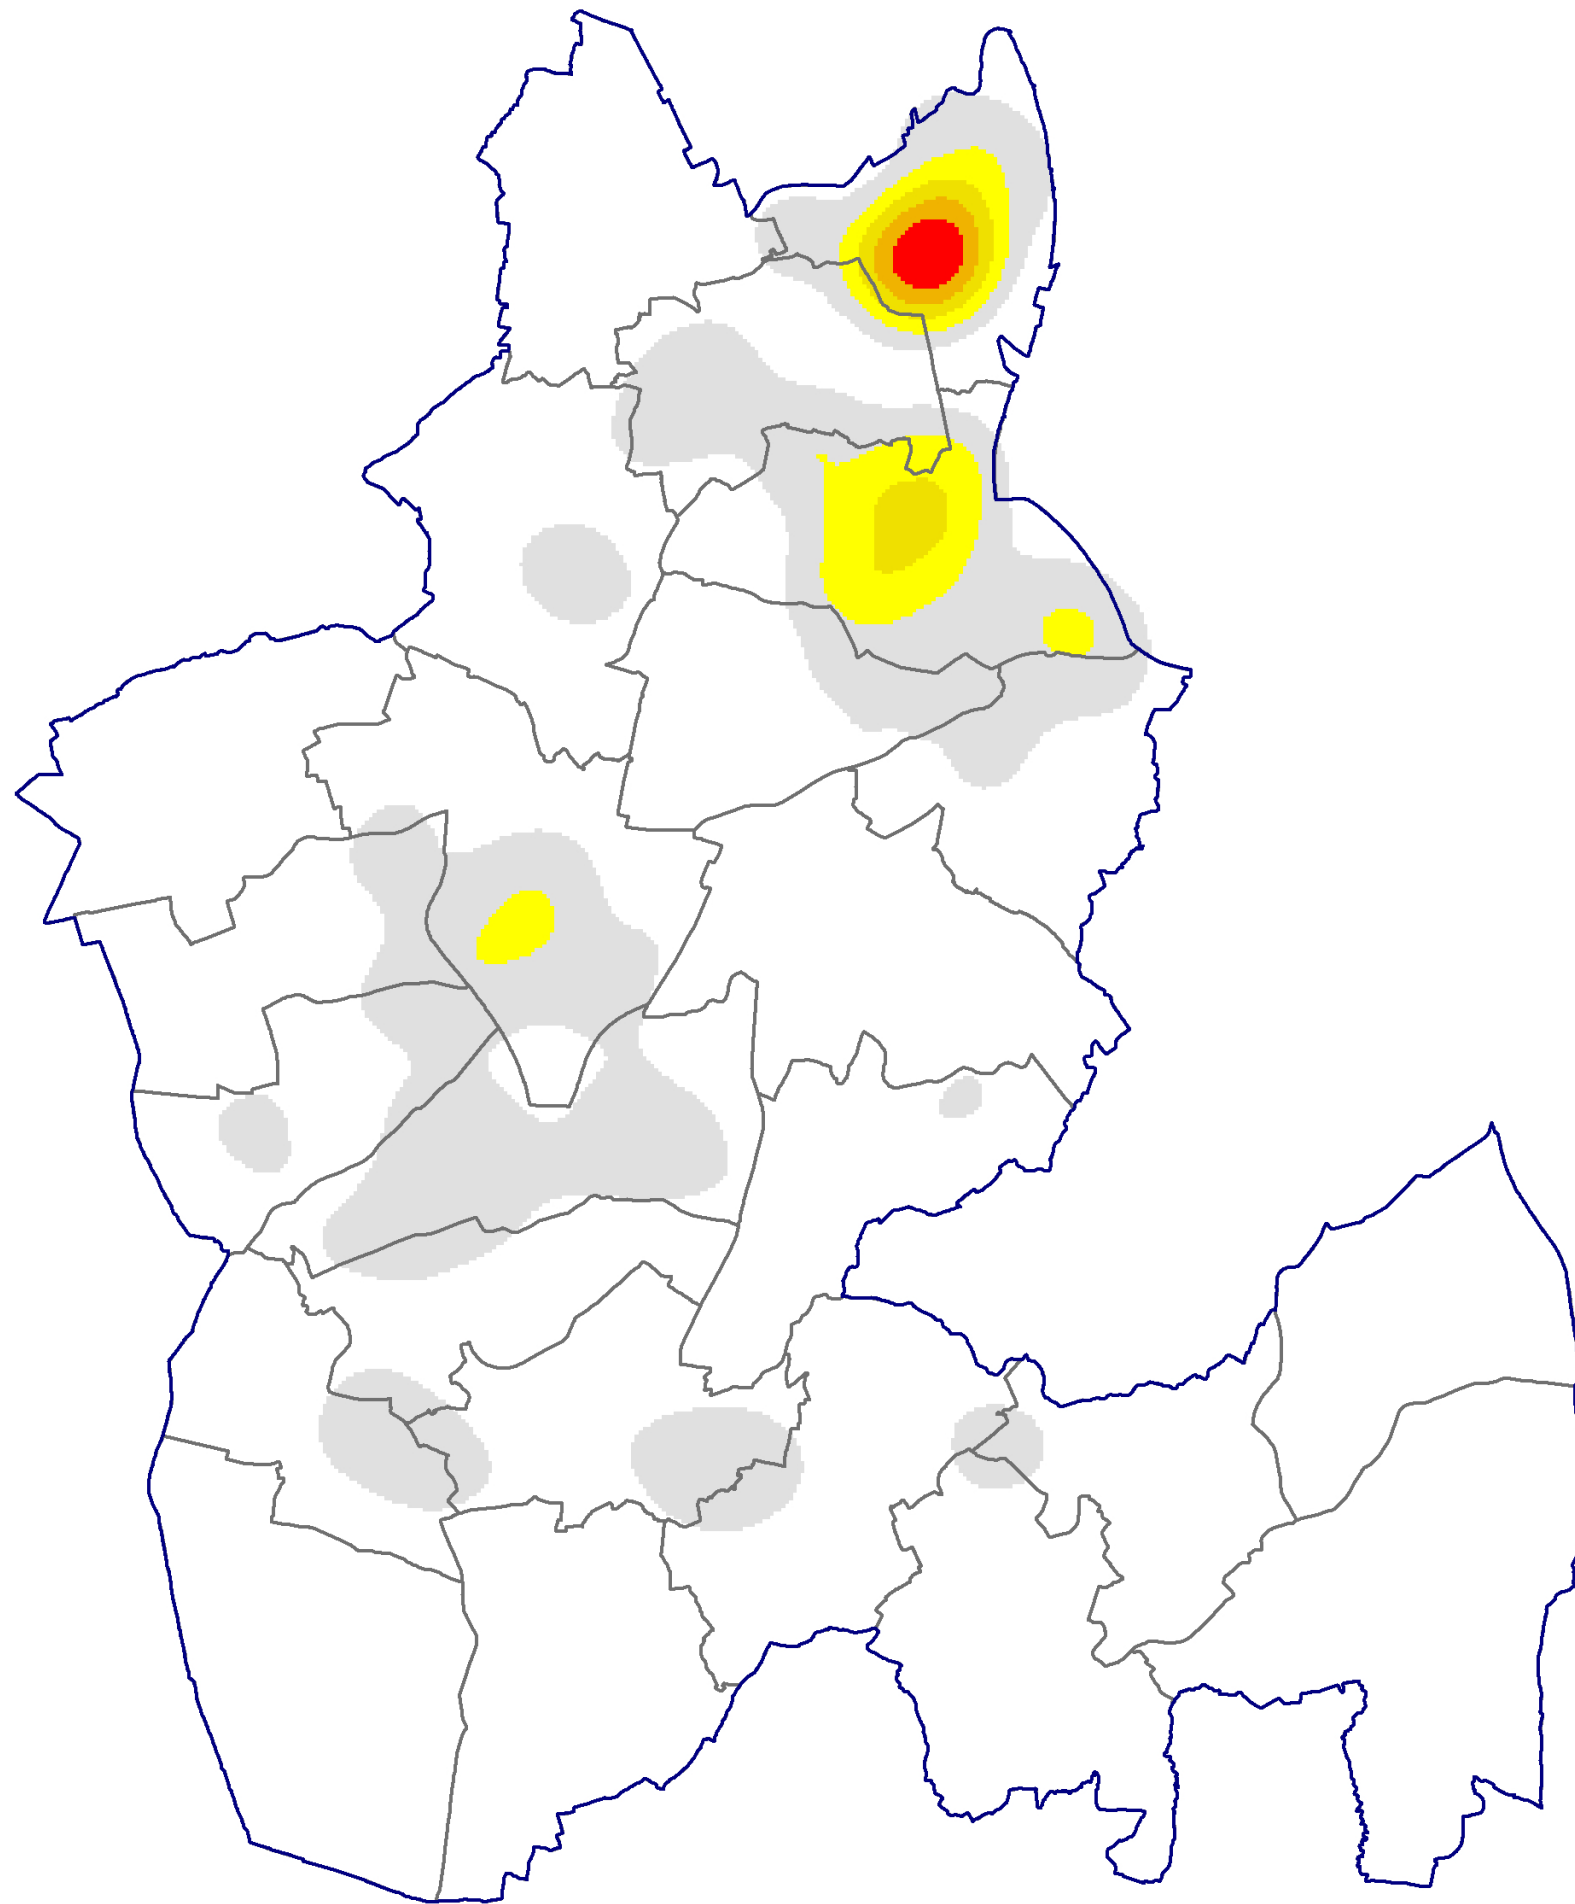

### Arson Rubbish Fires in Dudley (2007/08)

Arson Rubbish Fires  
2007/08

-  High intensity
-  Medium intensity
-  Low intensity