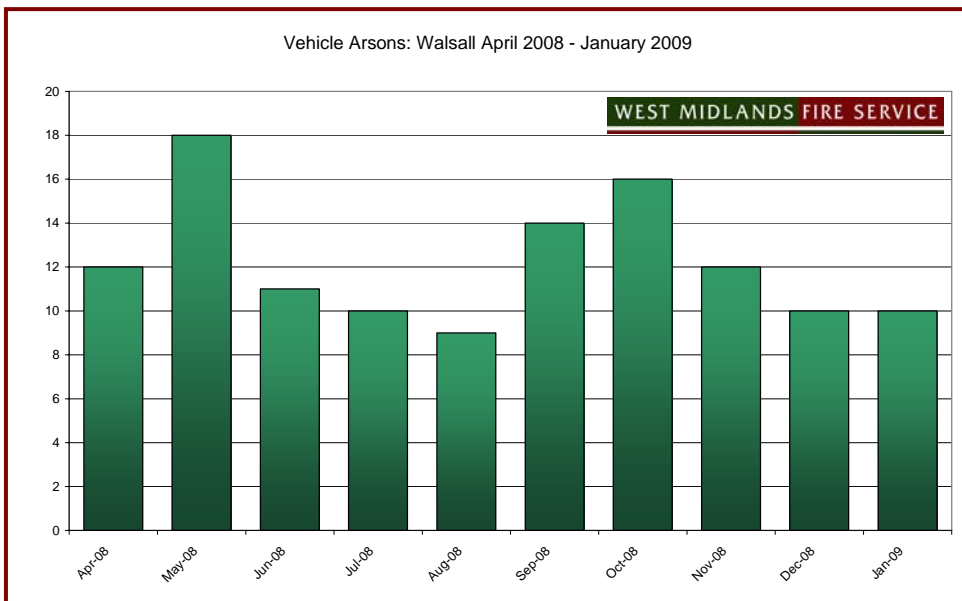

Vehicle Arsons: Walsall April 2008 - January 2009