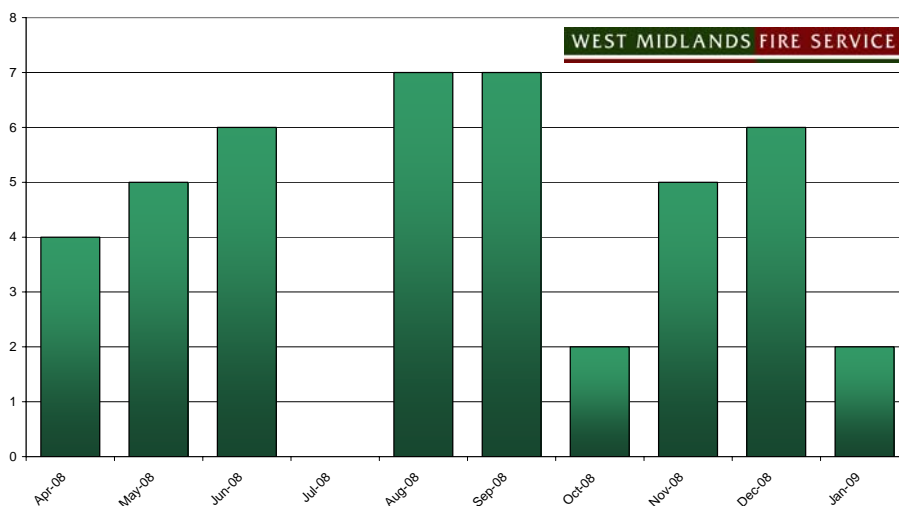

Accidental Fires in Non Domestic Premises: Walsall April 2008 - January 2009

Accidental Fires in Non Domestic Premises: Walsall

The graph (left) shows a monthly breakdown of the number of accidental fires in non domestic premises that the Fire Service have attended in Walsall since the beginning of financial year 2008/9.

West Midlands Fire Service wants to reduce incidents in non domestic premises. Businesses *must* action the findings of a **statutory** fire risk assessment to reduce the likelihood and impact of fire in order to comply with the law.

For further information on **fire risk assessments** in non domestic premises (including outdoor events), please click on the link above