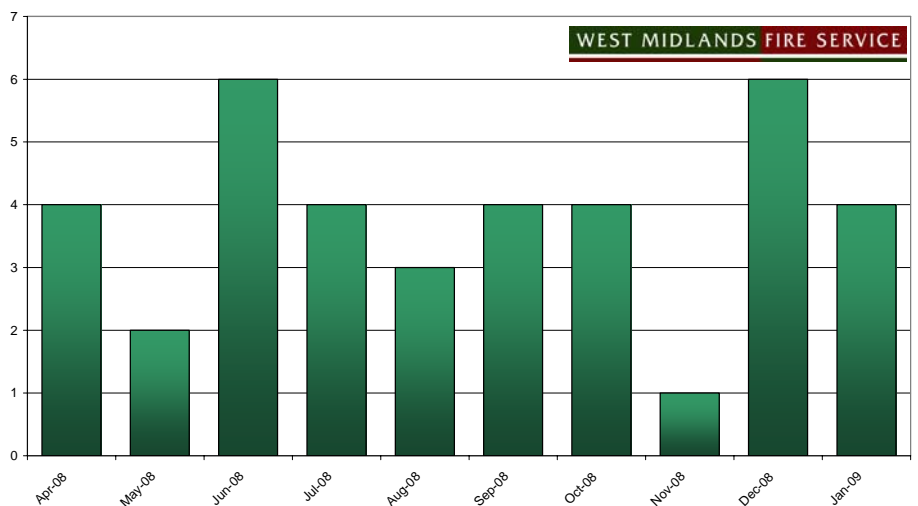

Arson Fires in Dwellings: Walsall April 2008 - January 2009