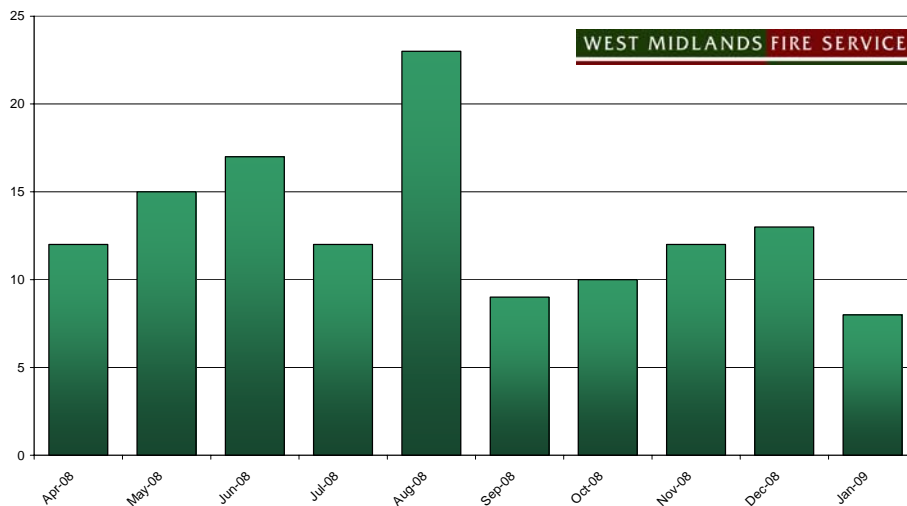

Walsall Borough Statistical Information

Accidental Dwelling Fires: Walsall April 2008 - January 2009

Accidental Dwelling Fires: Walsall

The graph (left) shows a monthly breakdown of the number of accidental dwelling fires that the Fire Service have attended in Walsall since the beginning of financial year 2008/9.