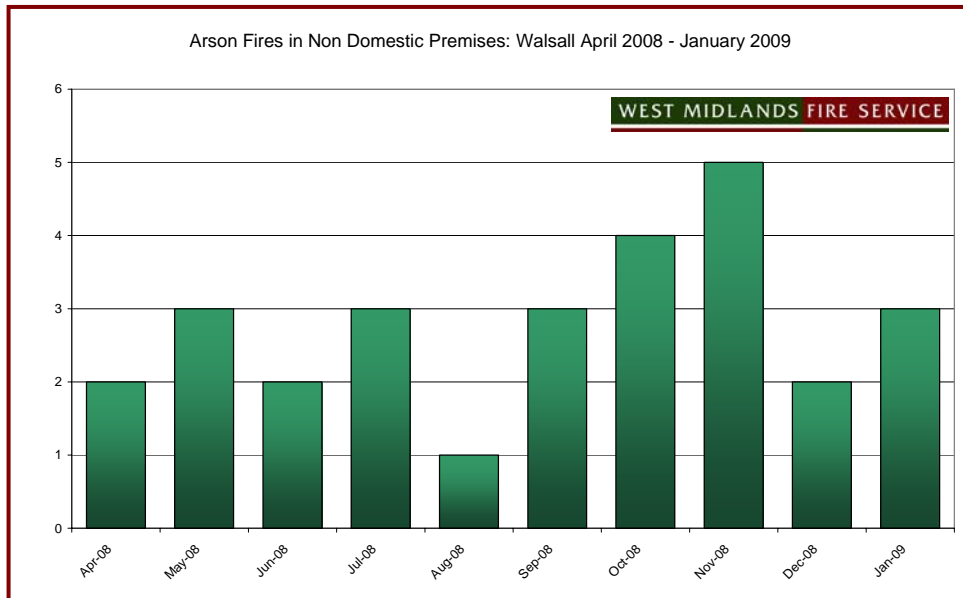

Arson Fires in Non Domestic Premises: Walsall

The graph (right) shows a monthly breakdown of the number of arson fires in non domestic premises that the Fire Service have attended in Walsall since the beginning of financial year, 2008/9.

West Midlands Fire Service is striving to reduce these incidents in 2008/9.